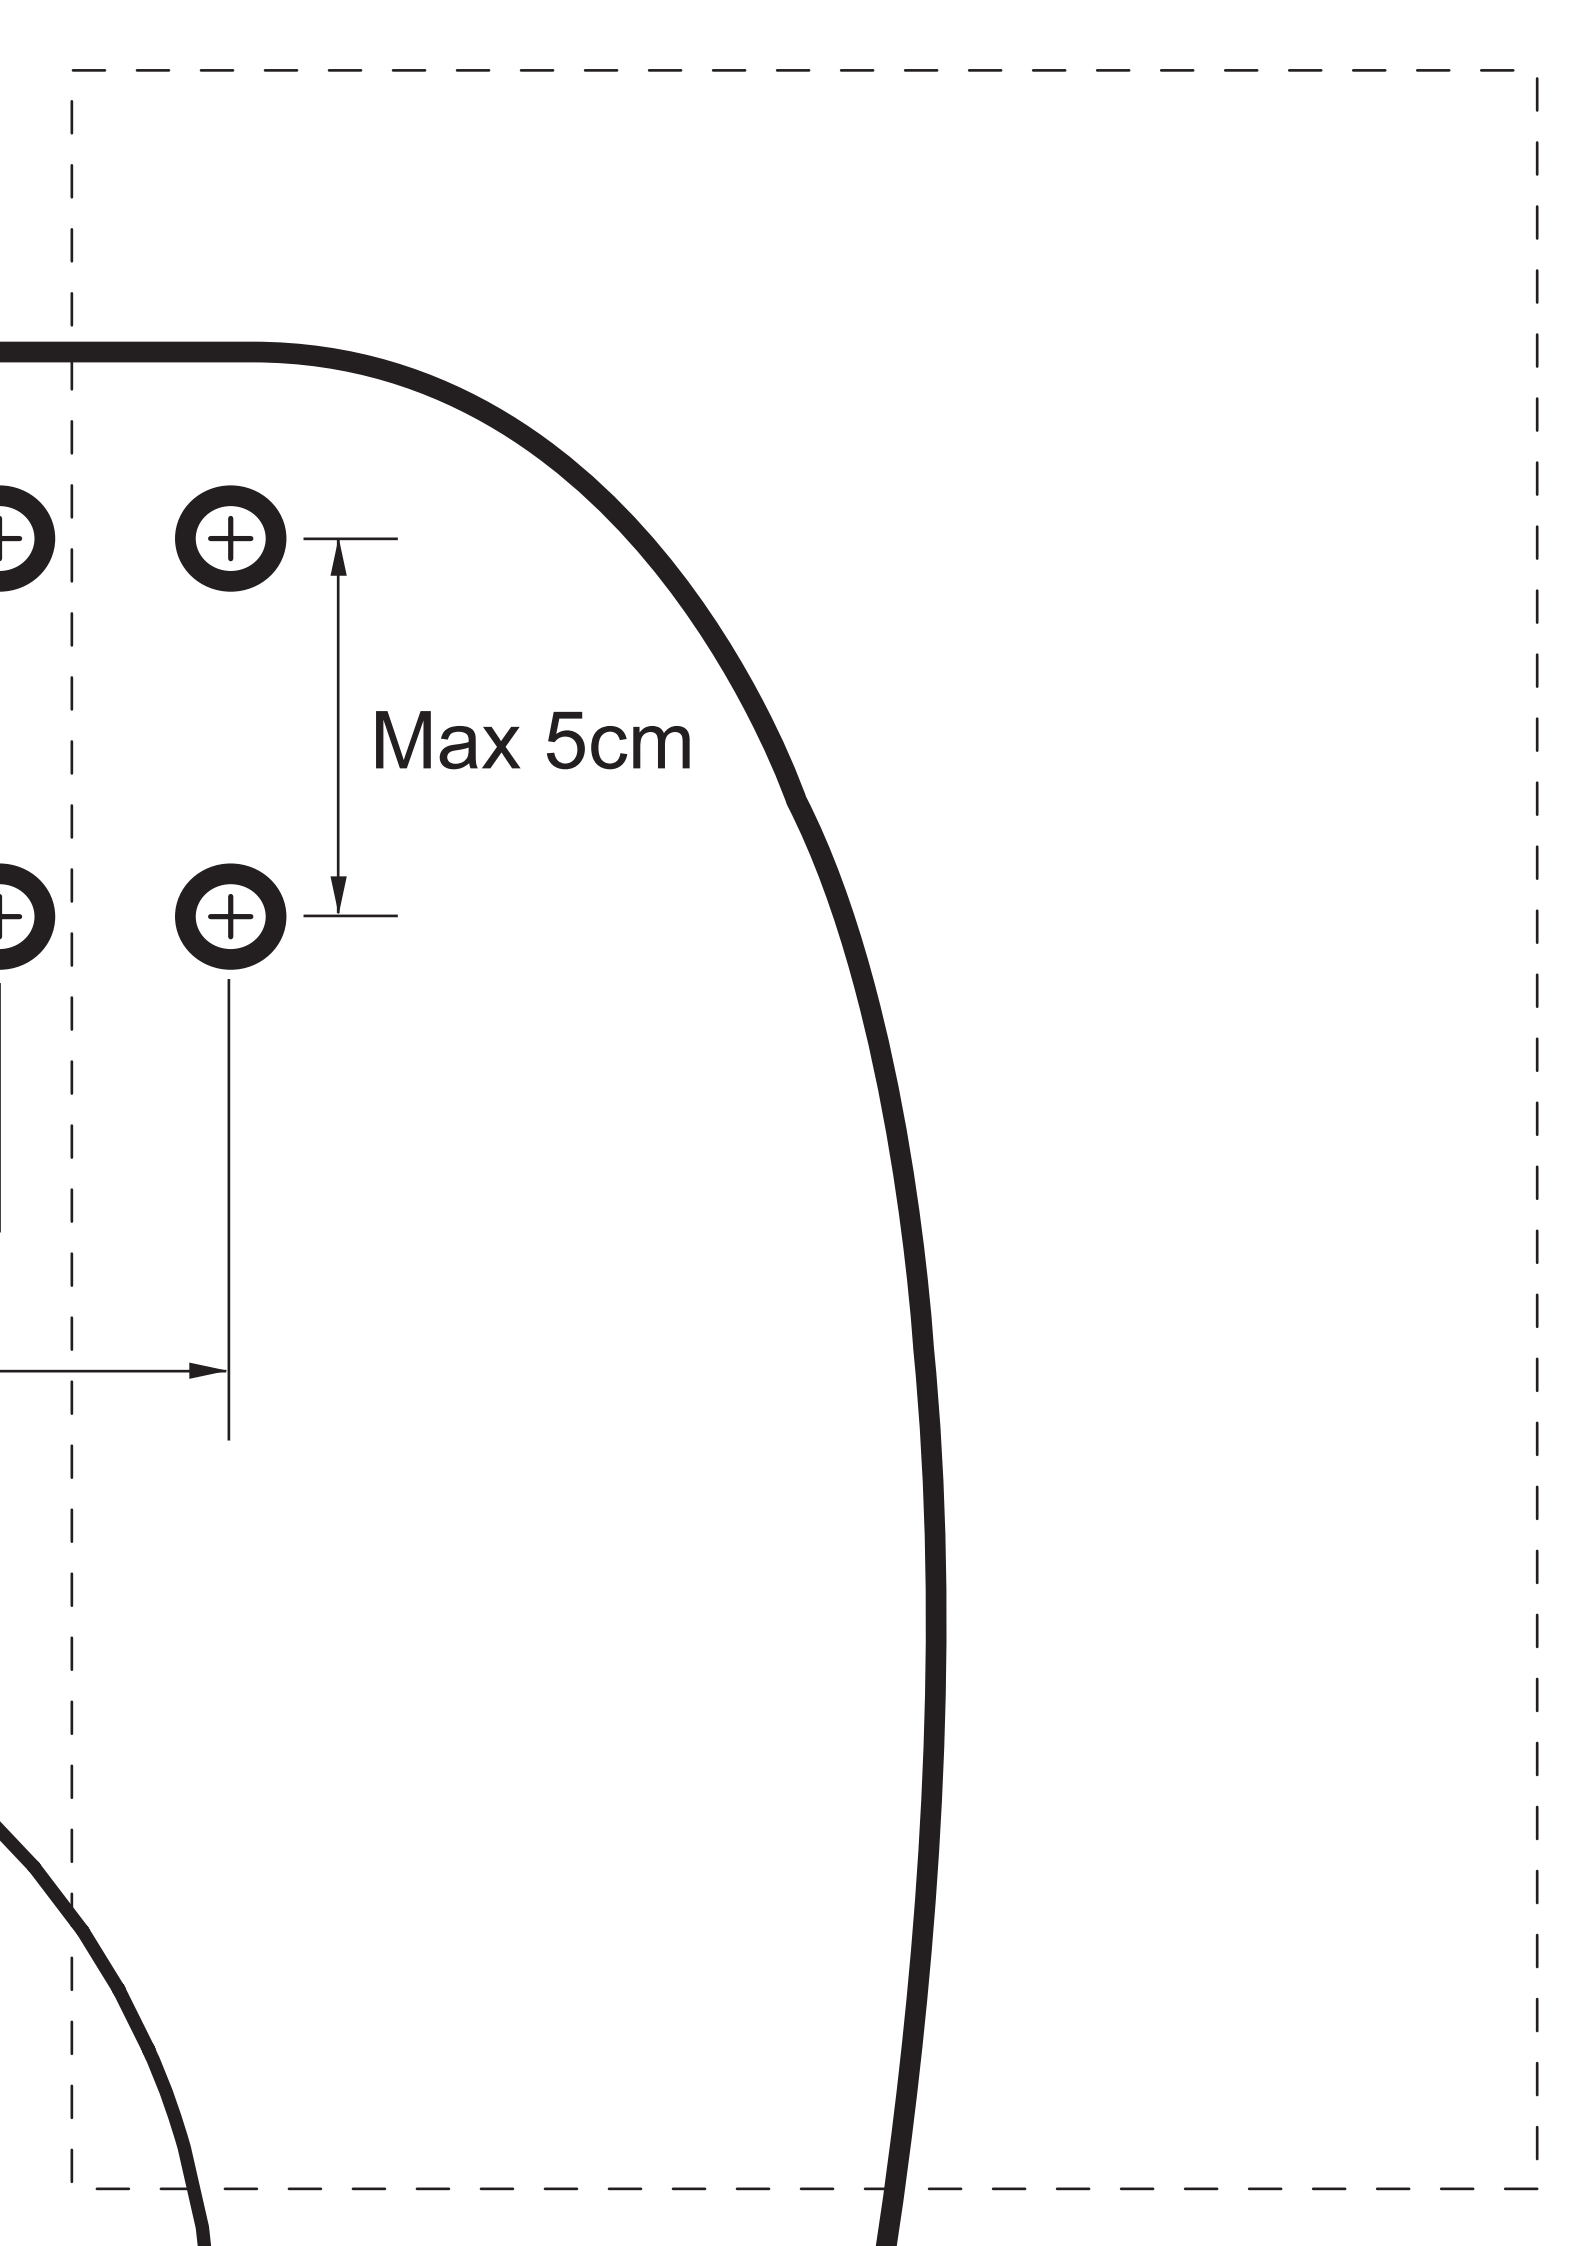

Uspa

Min 14 cm

Max 20 cm

Round front

Place sheets together & line up
then sellotape together, remove
current toilet seat & place template
over toilet pan to assess fit